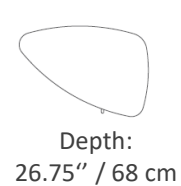

TM-38-CLOUD