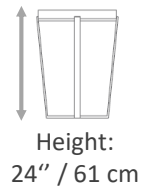

Modern Wood Tables Collection

TM-600

TM-605

TM-610