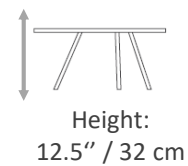

Modern Wood Tables Collection

TM-32-CLOUD

TM-32-CLOUD