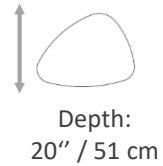

Modern Wood Tables Collection

TM-32-CLOUD

TM-32-CLOUD