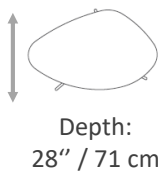

TM-45-CLOUD

TM-45-CLOUD