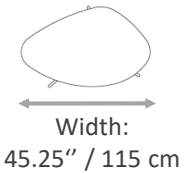

TM-45-CLOUD

TM-45-CLOUD