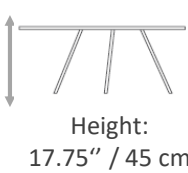

TM-45-CLOUD

TM-45-CLOUD