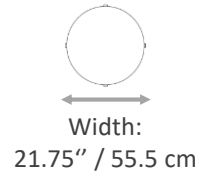

Modern Wood Tables Collection

TM-600

TM-605

TM-610