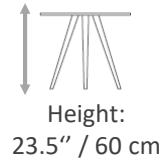

Modern Wood Tables Collection

TA-515