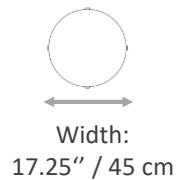

Modern Wood Tables Collection

TM-600

TM-605

TM-610