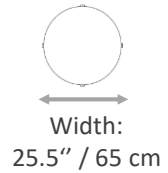

Modern Wood Tables Collection

TM-600