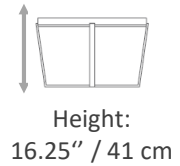

Modern Wood Tables Collection

TM-600