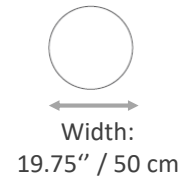

Modern Wood Tables Collection

TA-515

TA-520

TA-525