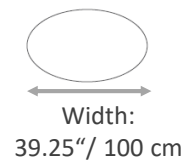

TA-525

TA-515