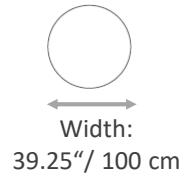

Modern Wood Tables Collection

TA-515