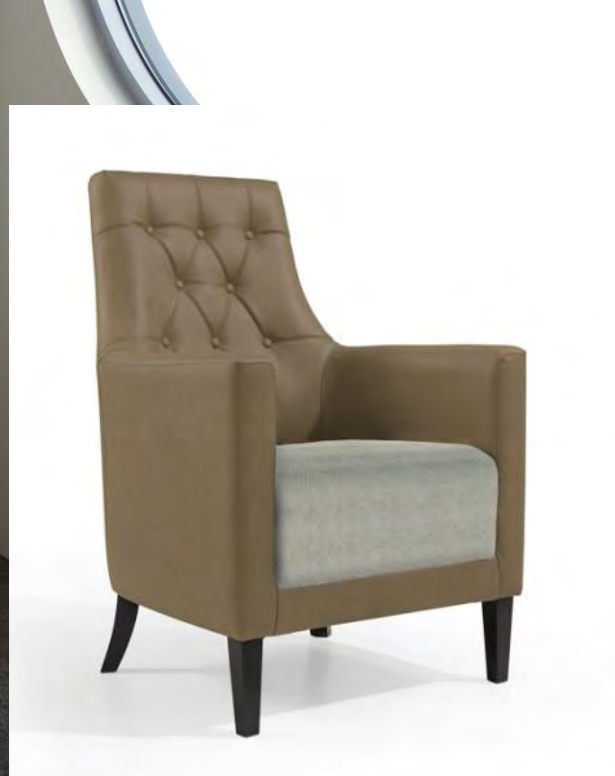

CG-DIANE

Width:
31.5" / 80.01 cm.

Height:
35.5" / 90.17 cm.

Depth:
34" / 86 cm.

Seat height:
16" / 40.6 cm.

Armrest height:
23.75" / 60 cm.

Modern Soft Seating Collection

CG-ALICE

Width:
26.25" / 66.5 cm.

Height:
39.25" / 99.5 cm.

Depth:
29.25" / 74.5 cm

Seat height:
18.5" / 47 cm.

Armrest height:
25.5" / 65 cm.

Modern Soft Seating Collection

CG-ALANA

Width:
28.75" / 73 cm.

Height:
36" / 91 cm.

Depth:
33.75" / 86 cm.

Seat height:
18" / 46 cm.

Armrest height:
24" / 61 cm.

Modern Soft Seating Collection

CG-DAHLIA

Width:
26.25" / 66.5 cm.

Height:
39.25" / 99.5 cm.