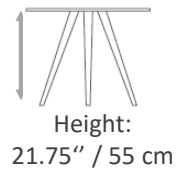

Modern Wood Tables Collection

TA-515

TA-520

TA-525