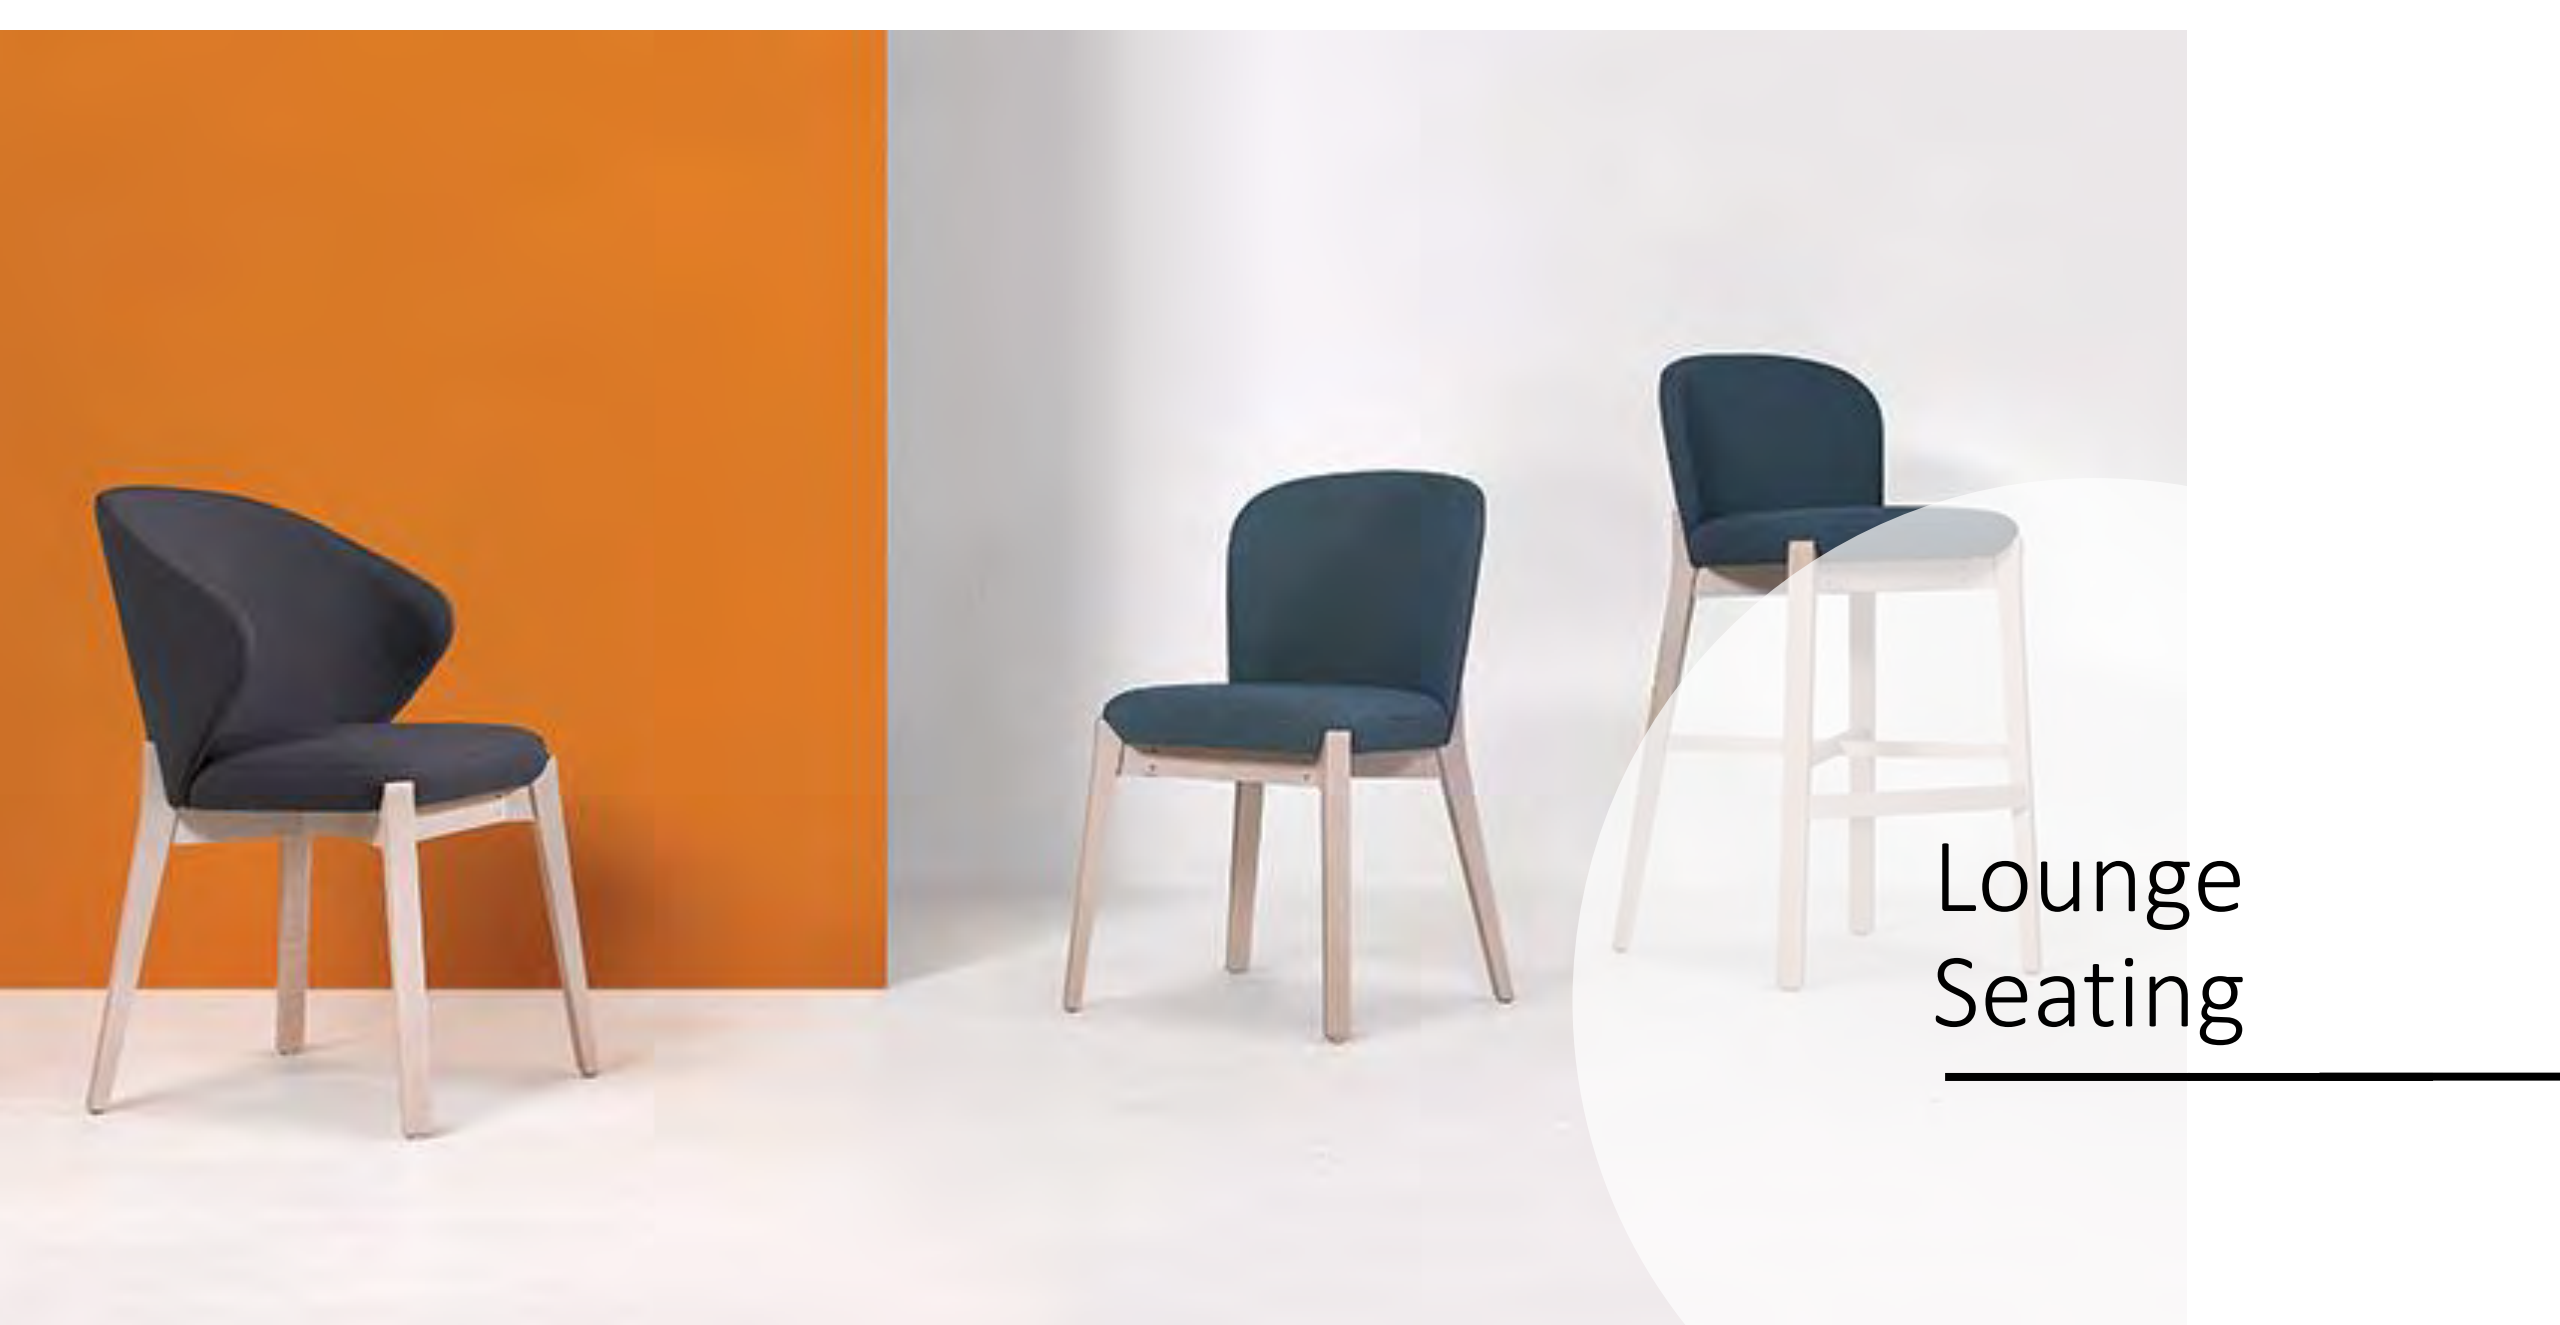

KECCA
INTERNATIONAL

Modern Collection

Lounge Seating

Lounge Seating Collection

CG-9200-USB

Width:
23.5" / 59.69 cm.

Height:
30.5" / 77.47 cm.

Depth:
26" / 66.04 cm.

Seat height:
18.5" / 45.72 cm.

Armrest height:
24" / 60.96 cm.

Lounge Seating Collection

BW-9100-USB

Width:
22.25" / 56.5cm.

Height:
33.25" / 84.5 cm.

Depth:
24.25" / 61.5 cm.

Seat height:
20" / 50.5 cm.

Height:
31.75" / 80.5 cm.

Depth:
23" / 58.5 cm.

Seat height:
20" / 51 cm.

Armrest height:
27" / 68.5 cm.

Modern Soft Seating Collection

BW-ROSE OPEN

Width:
21.75" / 55.5 cm.

Height:
34.5" / 87.5 cm.

Depth:
24" / 61 cm.

Seat height:
20" / 51 cm.

Modern Soft Seating Collection

BW-ROSESIDE OPEN

Width:
21.75" / 55.5 cm.

Height:
31.75" / 80.5 cm.

Depth:
23" / 58.5 cm.

Seat height:
20" / 51 cm.