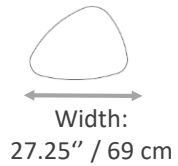

Modern Wood Tables Collection

TM-32-CLOUD

TM-32-CLOUD