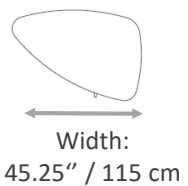

TM-38-CLOUD