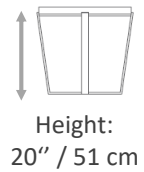

Modern Wood Tables Collection

TM-600

TM-605

TM-610