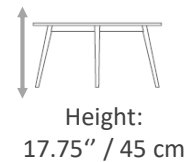

TA-525

TA-515