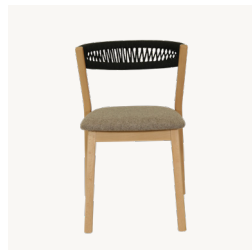

edel rope

PRODUCT DETAILS

With its intricate rope weave design, the “Edel” chair is the center of attention.

OVERALL DIMENSIONS

20”(W) x 22.75”(D) x 30.75”(H)

MATERIALS

Natural European beech wood, Rope woven back, upholstered seat