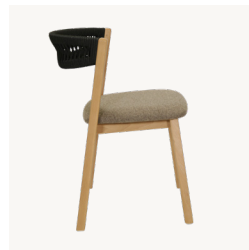

edel rope

PRODUCT DETAILS

With its intricate rope weave design, the “Edel” chair is the center of attention.

OVERALL DIMENSIONS

20”(W) x 22.75”(D) x 30.75”(H)

MATERIALS

Natural European beech wood, Rope woven back, upholstered seat